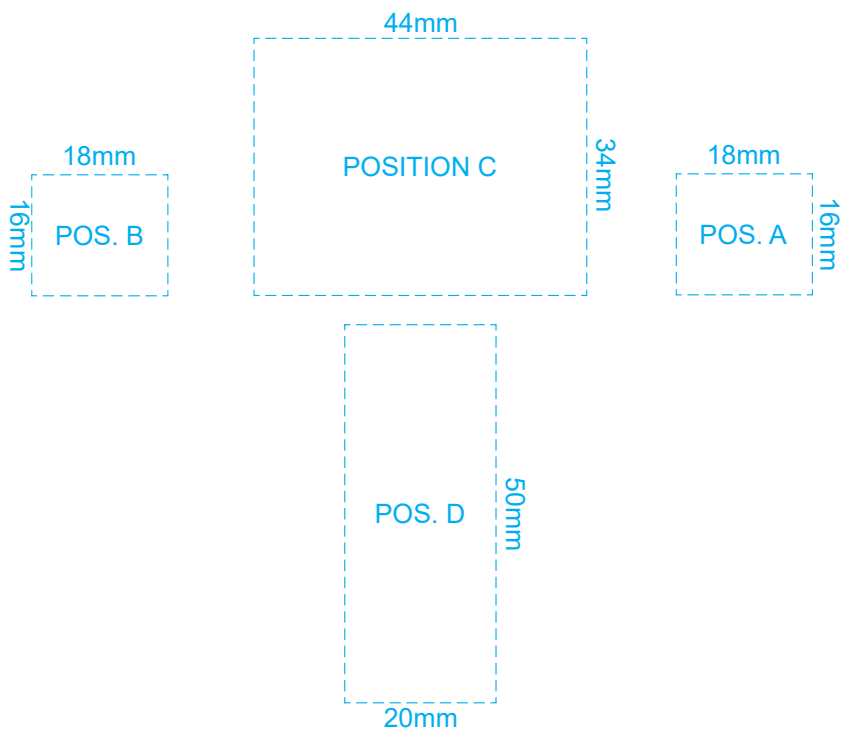

50% of Actual Size
Direct Digital

SIDE 1

TOP

SIDE 2

Up to a 2mm tolerance is expected for alignment of the printed artwork against the engraved lines. Slight inconsistencies are to be considered acceptable if the artwork is printed over an engraved line.

Blue Line = Safe area for Arwork

100% of Actual Artwork Print Area

Customisable Colour Groups

BRANDING SPECIFICATION - Tractor Wooden Model - 124026

Each colour group can be customised to any single colour. Please provide CMYK / PMS values (close matched) for each colour group or specify if solid colour fill is not required. The product is provided flat packed in a cardboard sleeve with assembly instructions.

50% of Actual Size
Screen Print (One Colour)

SIDE 1

TOP

SIDE 2

Up to a 2mm tolerance is expected for alignment of the printed artwork against the engraved lines. Slight inconsistencies are to be considered acceptable if the artwork is printed over an engraved line.

50% of Actual Size
Laser Engraving

SIDE 1

TOP

SIDE 2

This product is a natural material, please allow for variances in grain pattern and engraving colour.
Up to a 2mm tolerance is expected for alignment of the printed artwork against the engraved lines.
Slight inconsistencies are to be considered acceptable if the artwork is printed over an engraved line.