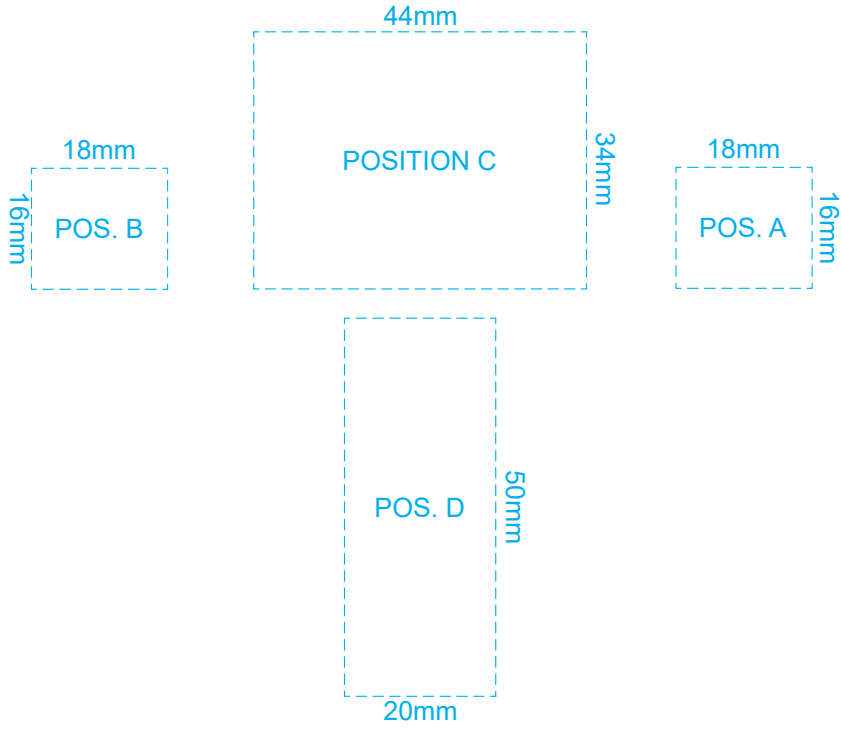

50% of Actual Size
Direct Digital

SIDE 1

TOP

SIDE 2

Up to a 2mm tolerance is expected for alignment of the printed artwork against the engraved lines. Slight inconsistencies are to be considered acceptable if the artwork is printed over an engraved line.

50% of Actual Size
Screen Print (One Colour)

SIDE 1

TOP

SIDE 2

Up to a 2mm tolerance is expected for alignment of the printed artwork against the engraved lines. Slight inconsistencies are to be considered acceptable if the artwork is printed over an engraved line.

50% of Actual Size
Laser Engraving

SIDE 1

TOP

SIDE 2

This product is a natural material, please allow for variances in grain pattern and engraving colour.
Up to a 2mm tolerance is expected for alignment of the printed artwork against the engraved lines.
Slight inconsistencies are to be considered acceptable if the artwork is printed over an engraved line.

Blue Line = Safe area for Arwork

 Laser engraves to a natural etch

100% of Actual Artwork Print Area

BRANDING SPECIFICATION - Tractor Wooden Model - 124026

This product is made from natural wood, therefore some slight colour variation are considered acceptable.
The product is provided flat packed in a cardboard sleeve with assembly instructions.