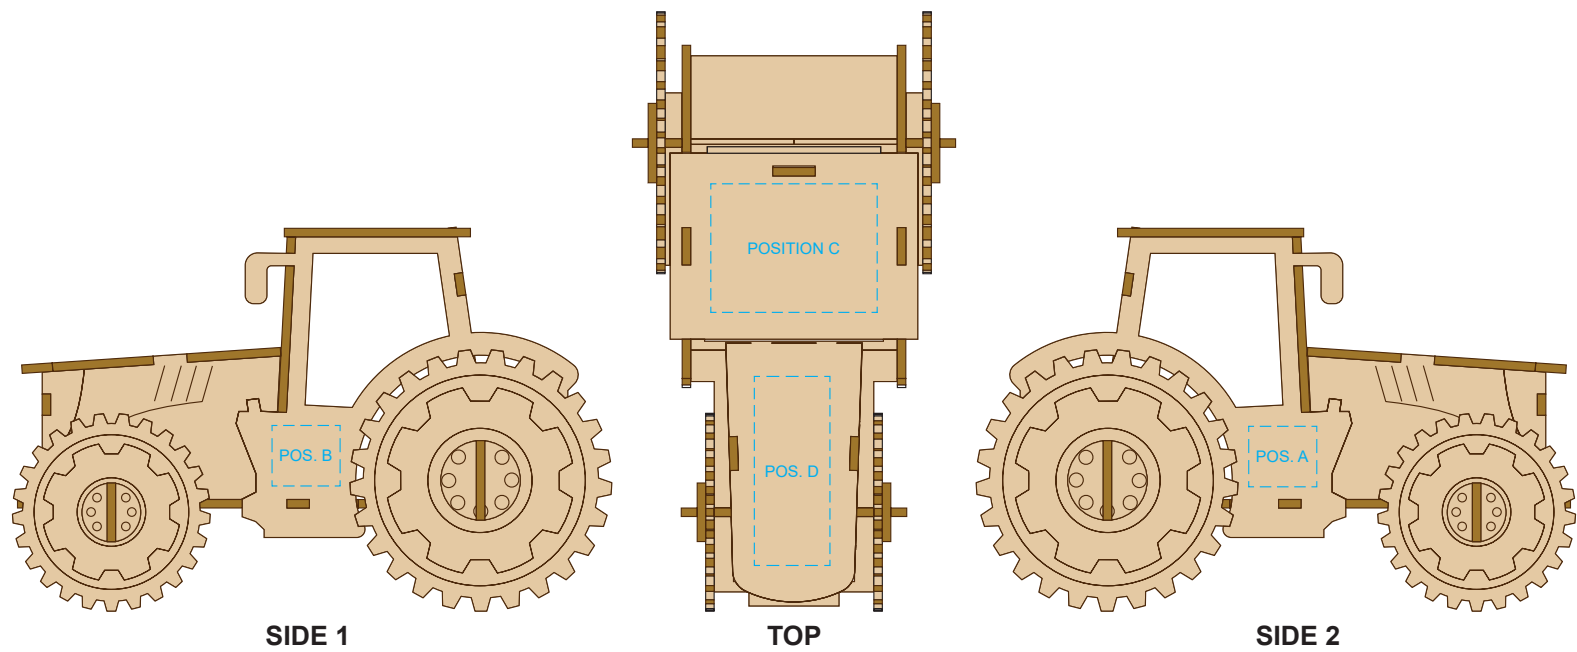

50% of Actual Size
Direct Digital

SIDE 1

TOP

SIDE 2

Up to a 2mm tolerance is expected for alignment of the printed artwork against the engraved lines. Slight inconsistencies are to be considered acceptable if the artwork is printed over an engraved line.

Blue Line = Safe area for Arwork

100% of Actual Artwork Print Area

Customisable Colour Groups

BRANDING SPECIFICATION - Tractor Wooden Model - 124026

Each colour group can be customised to any single colour. Please provide CMYK / PMS values (close matched) for each colour group or specify if solid colour fill is not required. The product is provided flat packed in a cardboard sleeve with assembly instructions.

50% of Actual Size
Screen Print (One Colour)

SIDE 1

TOP

SIDE 2

Up to a 2mm tolerance is expected for alignment of the printed artwork against the engraved lines. Slight inconsistencies are to be considered acceptable if the artwork is printed over an engraved line.

Blue Line = Safe area for Arwork

100% of Actual Artwork Print Area

BRANDING SPECIFICATION - Tractor Wooden Model - 124026

This product is made from natural wood, therefore some slight colour variation are considered acceptable. The product is provided flat packed in a cardboard sleeve with assembly instructions.