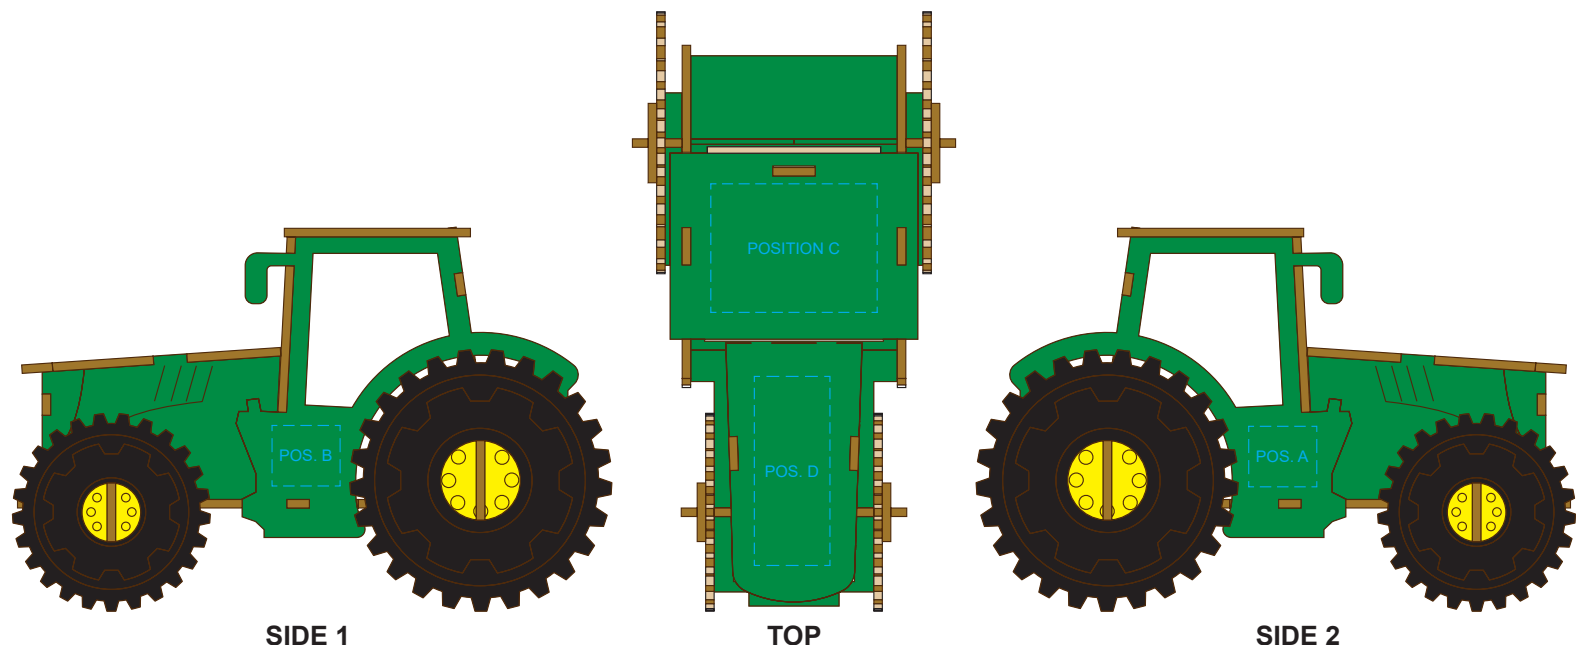

50% of Actual Size
Direct Digital

SIDE 1

TOP

SIDE 2

Up to a 2mm tolerance is expected for alignment of the printed artwork against the engraved lines. Slight inconsistencies are to be considered acceptable if the artwork is printed over an engraved line.

Blue Line = Safe area for Arwork

100% of Actual Artwork Print Area

Customisable Colour Groups

BRANDING SPECIFICATION - Tractor Wooden Model - 124026

Each colour group can be customised to any single colour. Please provide CMYK / PMS values (close matched) for each colour group or specify if solid colour fill is not required. The product is provided flat packed in a cardboard sleeve with assembly instructions.

Blue Line = Safe area for Arwork

100% of Actual Artwork Print Area

BRANDING SPECIFICATION - Tractor Wooden Model - 124026

This product is made from natural wood, therefore some slight colour variation are considered acceptable. The product is provided flat packed in a cardboard sleeve with assembly instructions.

Blue Line = Safe area for Arwork

 Laser engraves to a natural etch

100% of Actual Artwork Print Area

BRANDING SPECIFICATION - Tractor Wooden Model - 124026

This product is made from natural wood, therefore some slight colour variation are considered acceptable.
The product is provided flat packed in a cardboard sleeve with assembly instructions.