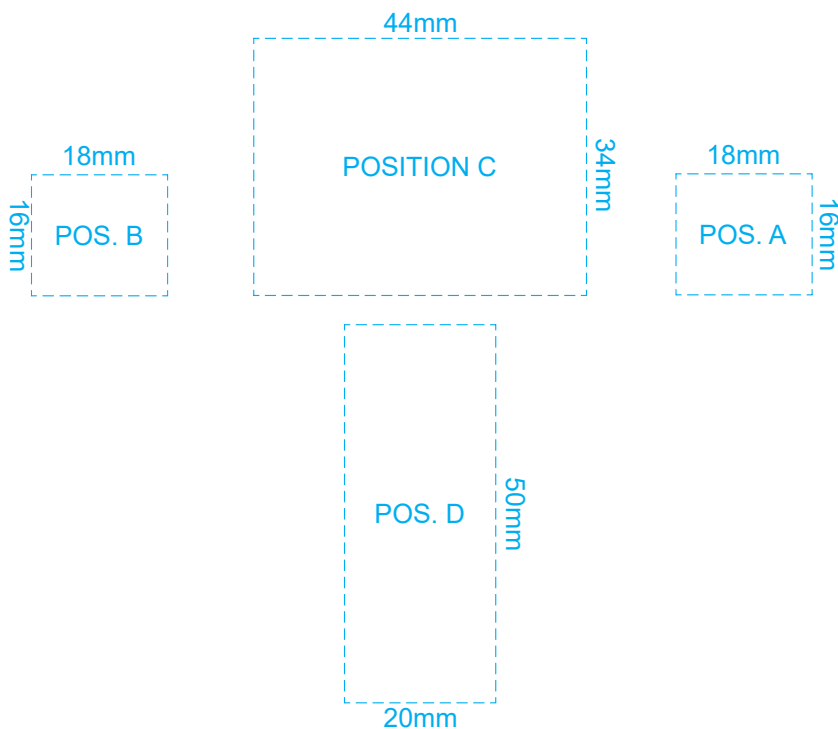

50% of Actual Size
Direct Digital

SIDE 1

TOP

SIDE 2

Up to a 2mm tolerance is expected for alignment of the printed artwork against the engraved lines. Slight inconsistencies are to be considered acceptable if the artwork is printed over an engraved line.

50% of Actual Size
Screen Print (One Colour)

SIDE 1

TOP

SIDE 2

Up to a 2mm tolerance is expected for alignment of the printed artwork against the engraved lines. Slight inconsistencies are to be considered acceptable if the artwork is printed over an engraved line.

Blue Line = Safe area for Arwork

100% of Actual Artwork Print Area

BRANDING SPECIFICATION - Tractor Wooden Model - 124026

This product is made from natural wood, therefore some slight colour variation are considered acceptable. The product is provided flat packed in a cardboard sleeve with assembly instructions.

50% of Actual Size
Laser Engraving

SIDE 1

TOP

SIDE 2

This product is a natural material, please allow for variances in grain pattern and engraving colour.
Up to a 2mm tolerance is expected for alignment of the printed artwork against the engraved lines.
Slight inconsistencies are to be considered acceptable if the artwork is printed over an engraved line.