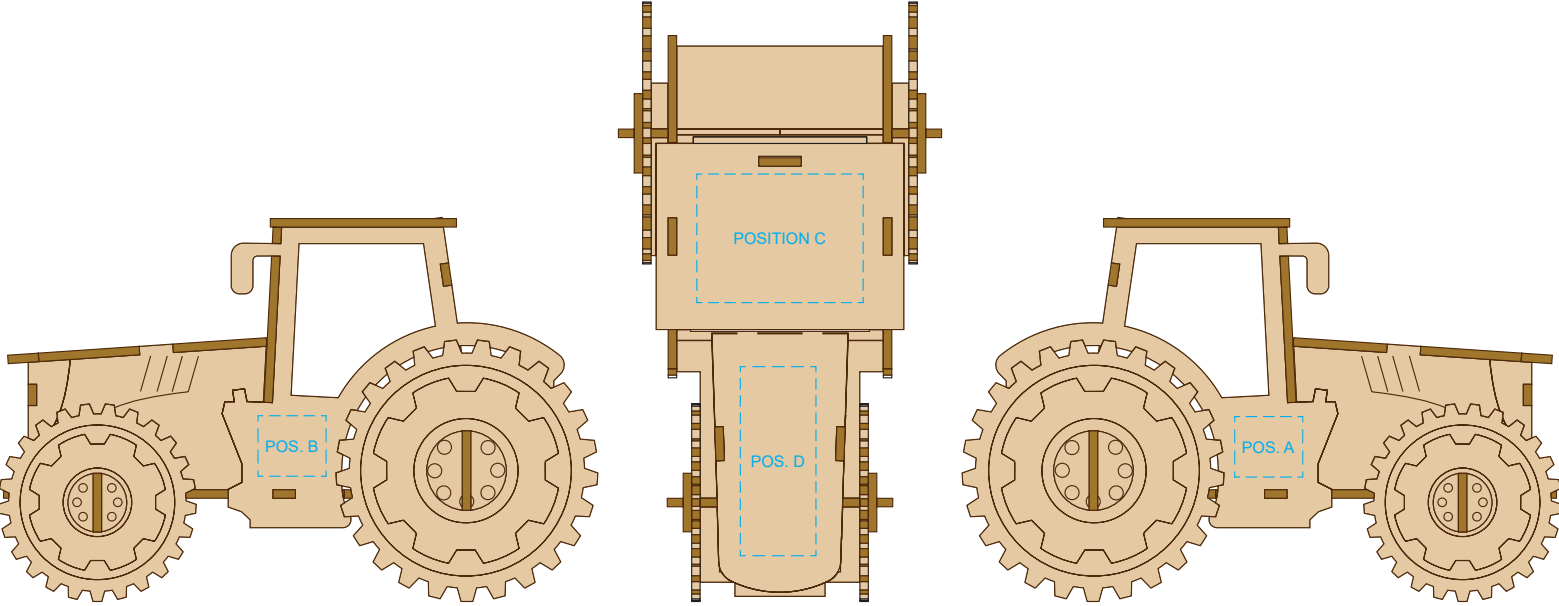

50% of Actual Size
Laser Engraving

SIDE 1

TOP

SIDE 2

This product is a natural material, please allow for variances in grain pattern and engraving colour.
Up to a 2mm tolerance is expected for alignment of the printed artwork against the engraved lines.
Slight inconsistencies are to be considered acceptable if the artwork is printed over an engraved line.

Blue Line = Safe area for Arwork

Laser engraves to a natural etch

100% of Actual Artwork Print Area