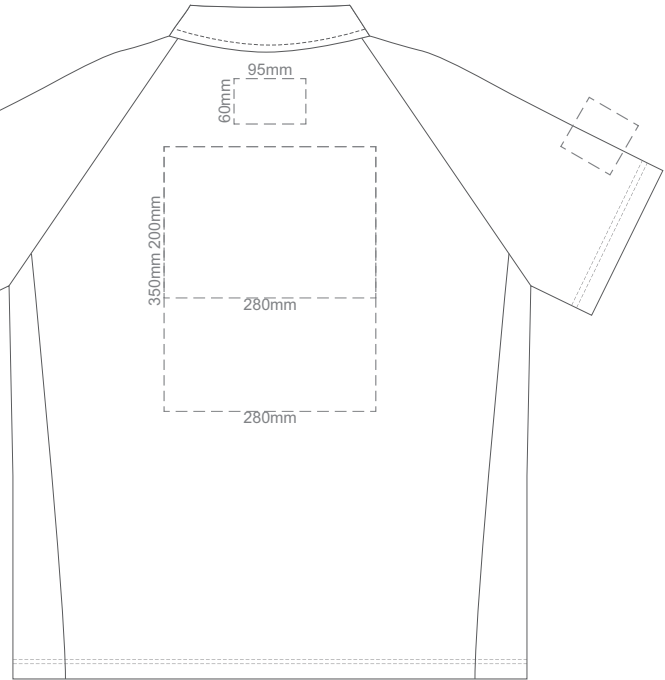

BACK ADULT 3XL