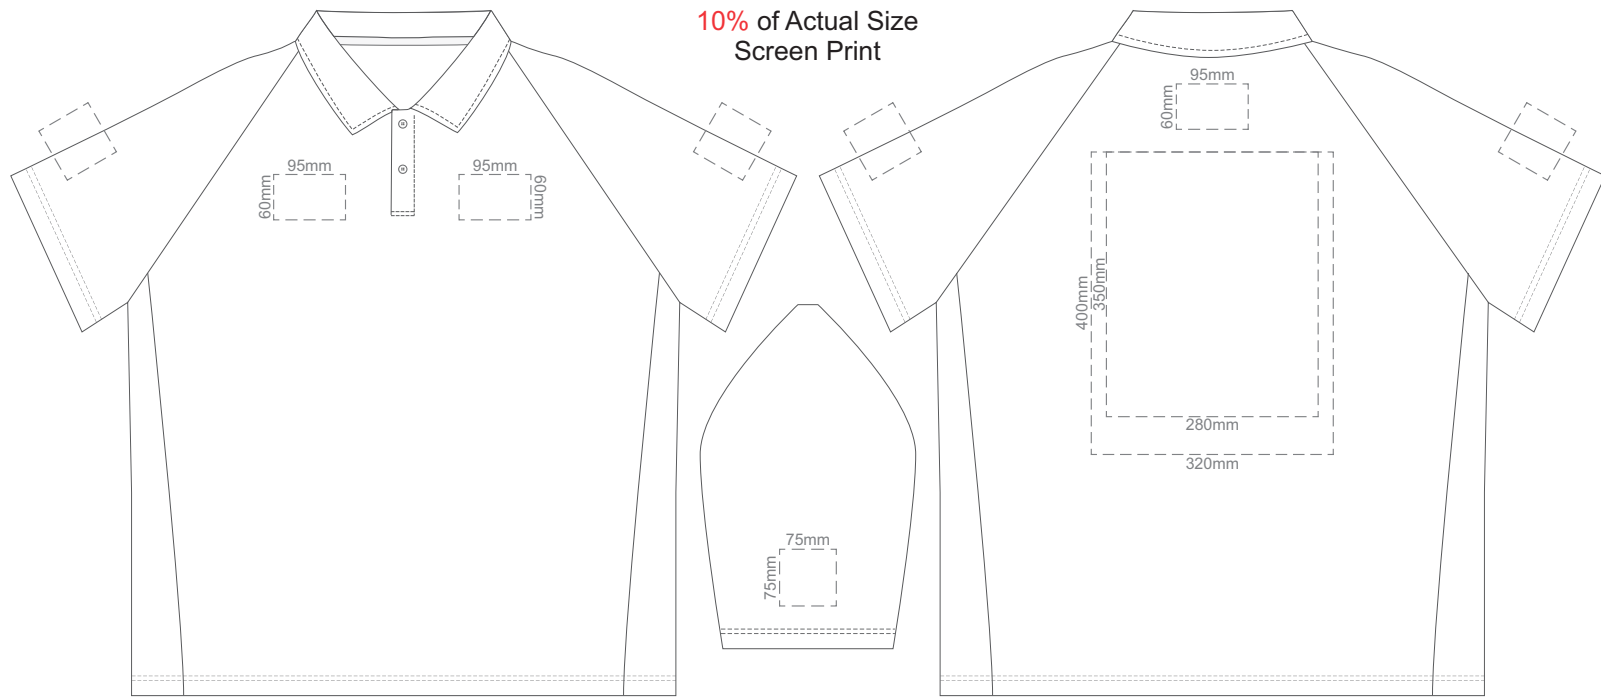

10% of Actual Size
Screen Print

FRONT ADULT 4XL

BACK ADULT 4XL

10% of Actual Size
Colourflex Transfer
Faux Embroidery