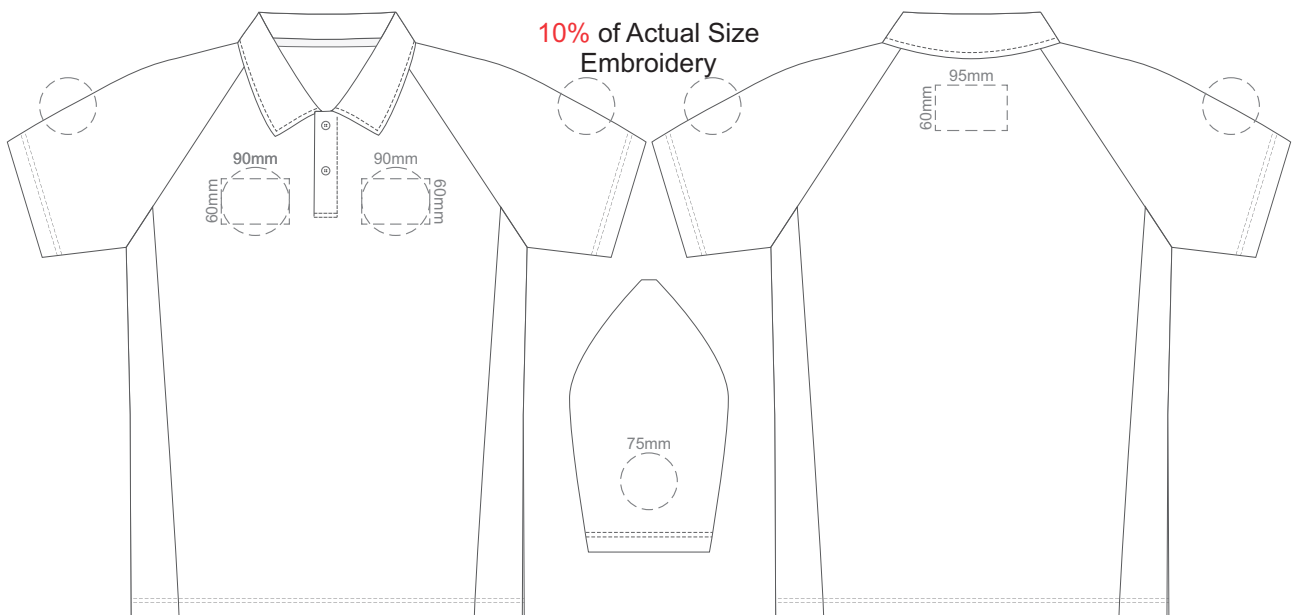

FRONT ADULT MEDIUM

BACK ADULT MEDIUM