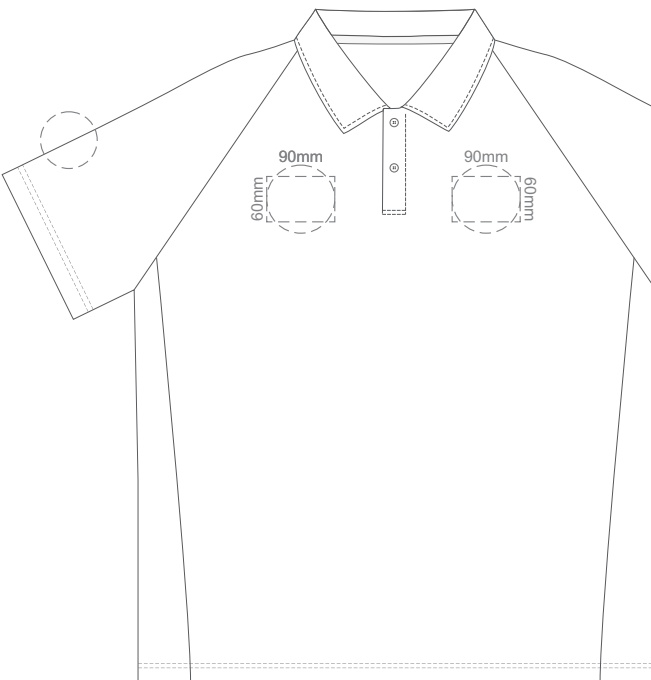

10% of Actual Size
Embroidery

FRONT ADULT 3XL