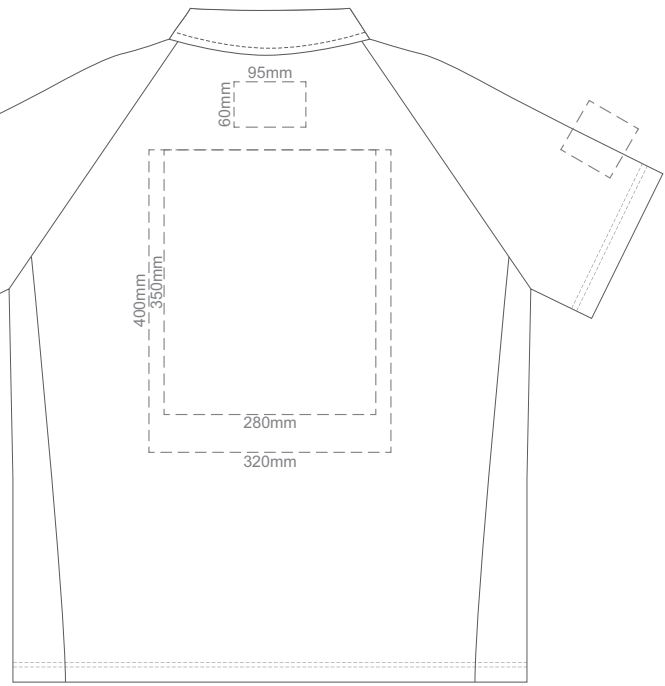

BACK ADULT 3XL