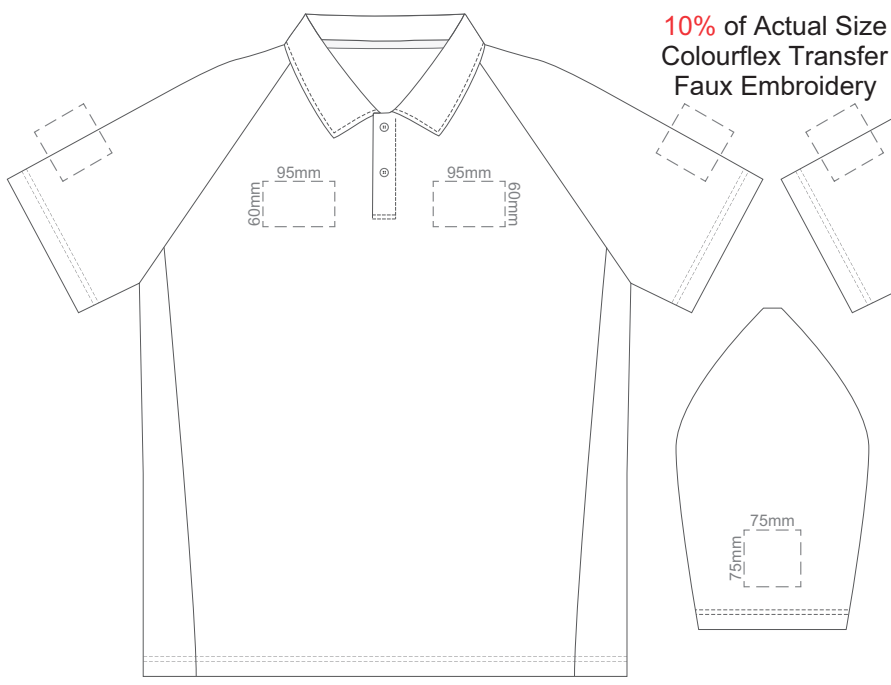

BACK ADULT LARGE

10% of Actual Size
Colourflex Transfer
Faux Embroidery

FRONT ADULT LARGE

BACK ADULT LARGE

Print area 280x200mm can be rotated to best suit.

10% of Actual Size
Embroidery

FRONT ADULT LARGE

BACK ADULT LARGE

FRONT ADULT XL

BACK ADULT XL

FRONT ADULT XL

BACK ADULT XL

Print area 280x200mm can be rotated to best suit.

FRONT ADULT XL

BACK ADULT XL

10% of Actual Size
Screen Print

FRONT ADULT 3XL

10% of Actual Size
Colourflex Transfer
Faux Embroidery

FRONT ADULT 3XL

10% of Actual Size
Embroidery

FRONT ADULT 3XL

BACK ADULT 3XL

BACK ADULT 3XL

Print area 280x200mm can be rotated to best suit.

10% of Actual Size
Screen Print

FRONT ADULT 4XL

BACK ADULT 4XL

10% of Actual Size
Colourflex Transfer
Faux Embroidery

FRONT ADULT 4XL

BACK ADULT 4XL

Print area 280x200mm can be rotated to best suit.

10% of Actual Size
Embroidery