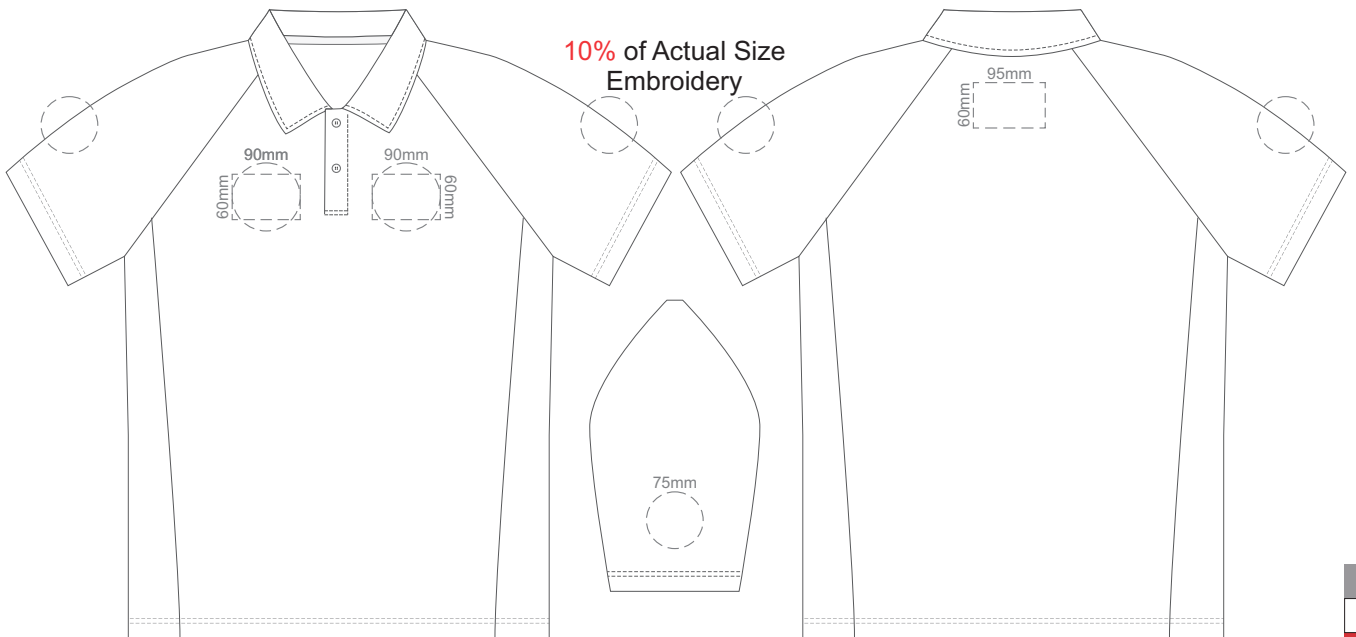

FRONT ADULT MEDIUM

BACK ADULT MEDIUM

Print area 280x200mm can be rotated to best suit.

10% of Actual Size
Embroidery

FRONT ADULT MEDIUM

BACK ADULT MEDIUM

10% of Actual Size
Screen Print

FRONT ADULT LARGE

BACK ADULT LARGE

10% of Actual Size
Colourflex Transfer
Faux Embroidery

FRONT ADULT LARGE

BACK ADULT LARGE

Print area 280x200mm can be rotated to best suit.

10% of Actual Size
Embroidery

FRONT ADULT LARGE

BACK ADULT LARGE

FRONT ADULT XL

BACK ADULT XL

FRONT ADULT XL

BACK ADULT XL

Print area 280x200mm can be rotated to best suit.

FRONT ADULT XL

BACK ADULT XL

10% of Actual Size
Screen Print

FRONT ADULT 3XL

10% of Actual Size
Colourflex Transfer
Faux Embroidery

FRONT ADULT 3XL

10% of Actual Size
Embroidery

FRONT ADULT 3XL

BACK ADULT 3XL

BACK ADULT 3XL

Print area 280x200mm can be rotated to best suit.