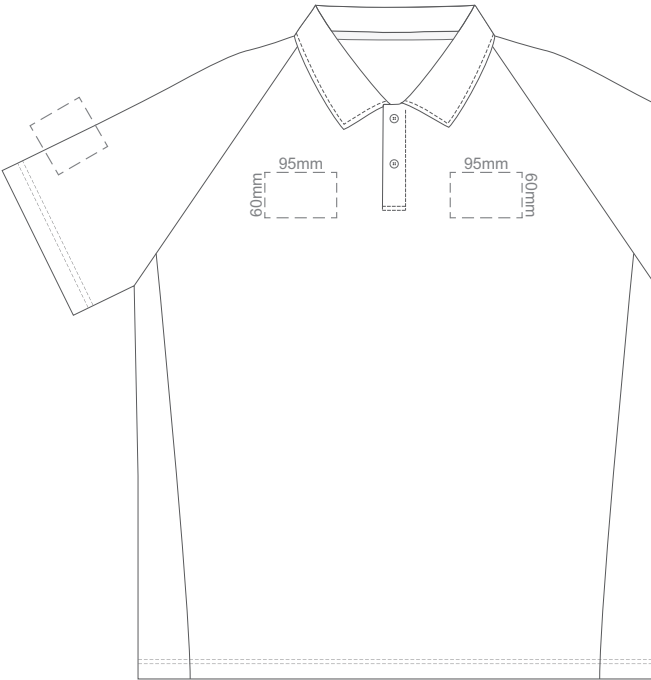

FRONT ADULT 3XL