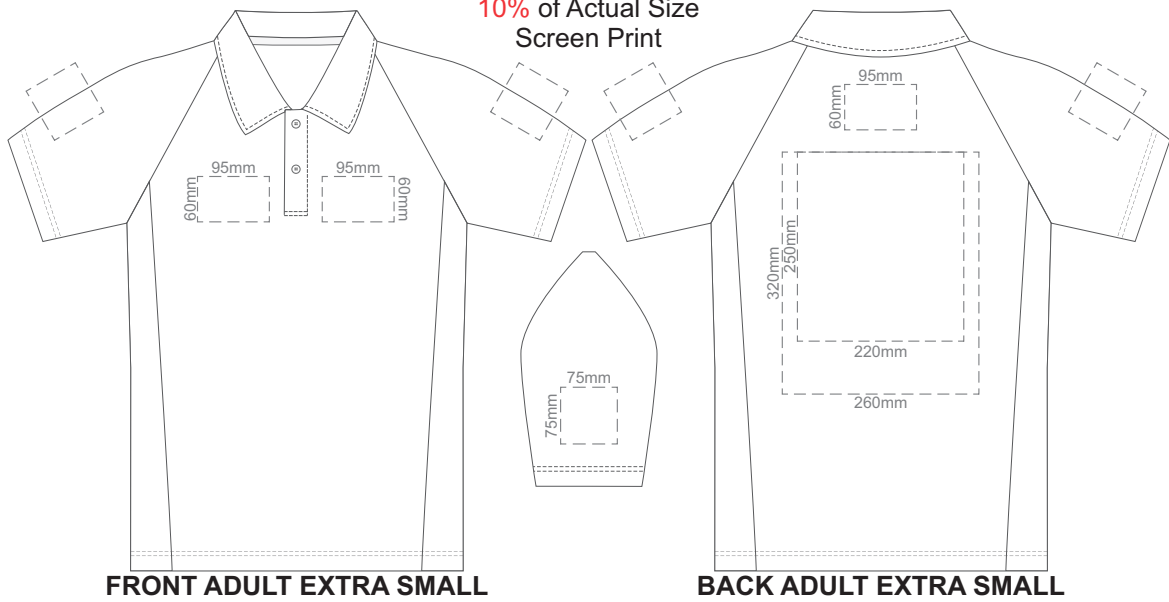

10% of Actual Size
Screen Print