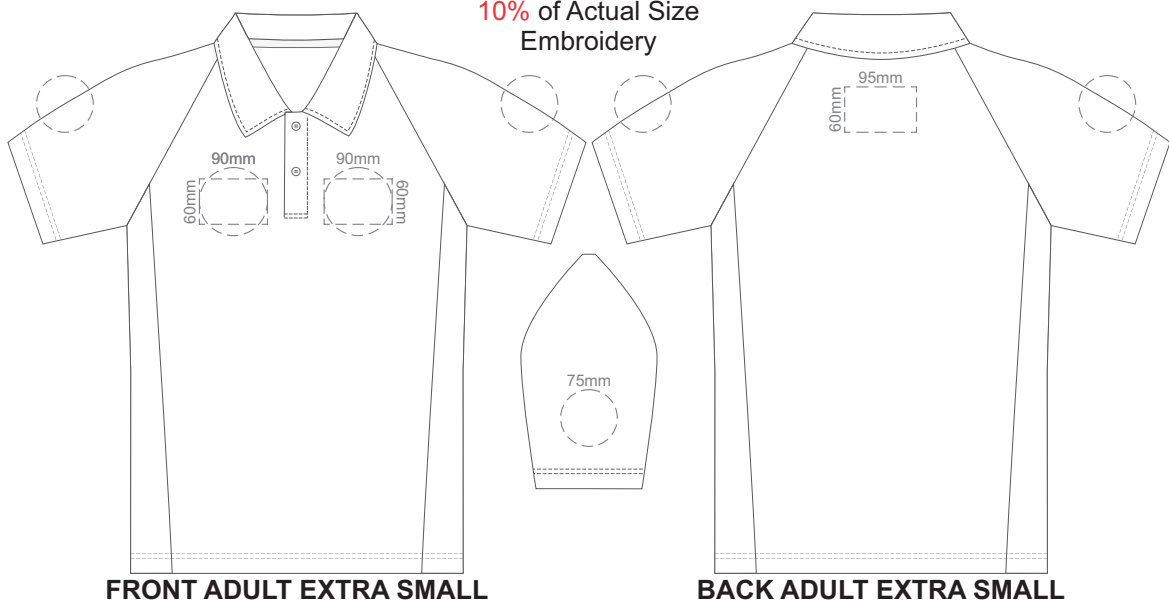

10% of Actual Size
Embroidery