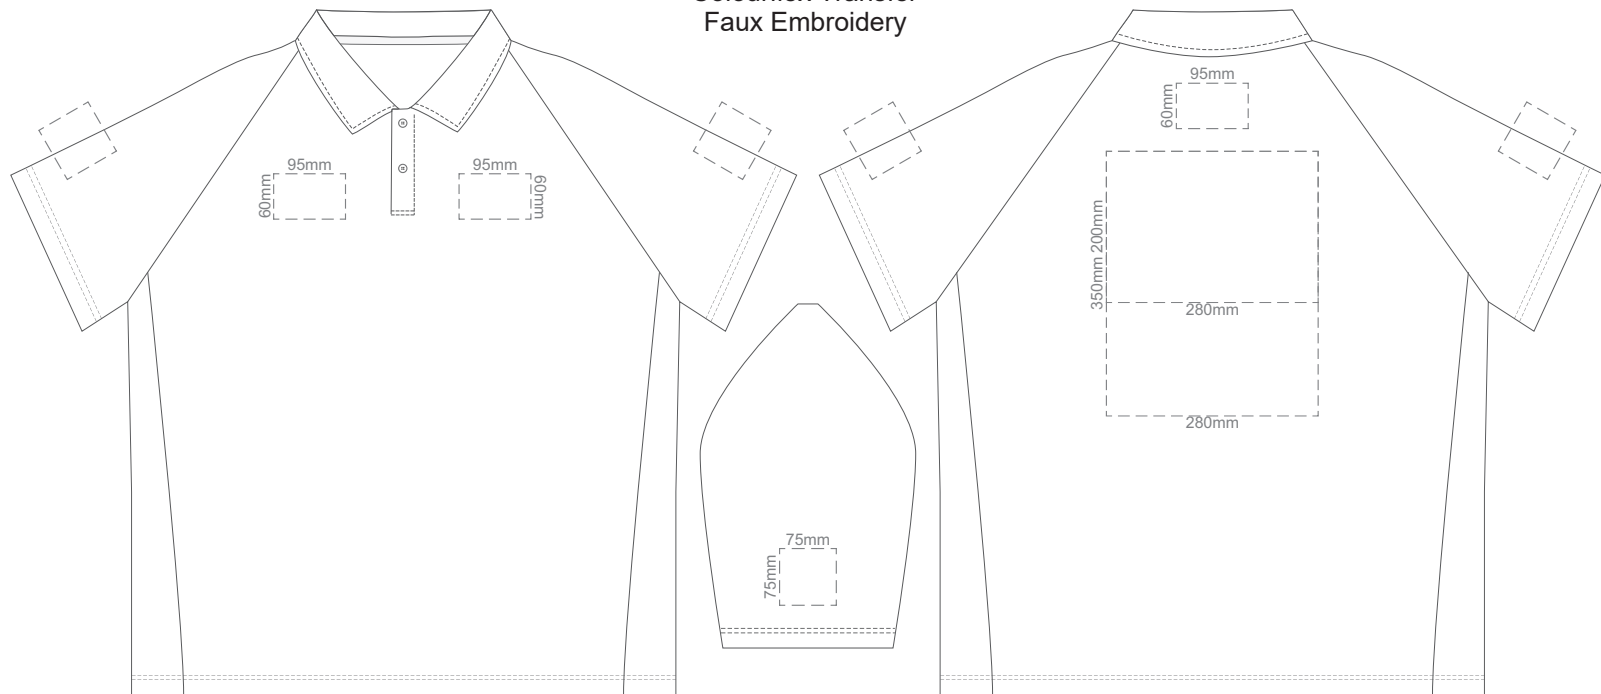

FRONT ADULT 4XL

BACK ADULT 4XL