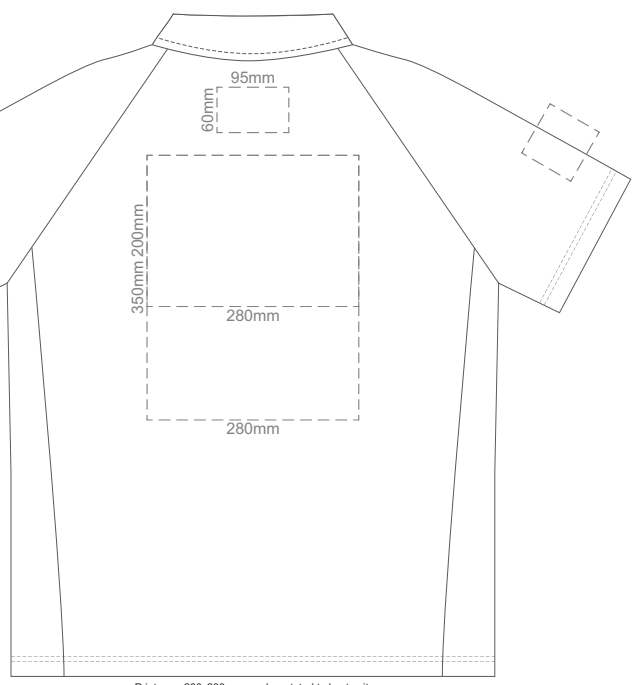

FRONT ADULT MEDIUM

BACK ADULT MEDIUM

Print area 280x200mm can be rotated to best suit.

10% of Actual Size
Embroidery

FRONT ADULT MEDIUM

BACK ADULT MEDIUM

10% of Actual Size
Screen Print

FRONT ADULT LARGE

BACK ADULT LARGE

10% of Actual Size
Colourflex Transfer
Faux Embroidery

FRONT ADULT LARGE

BACK ADULT LARGE

Print area 280x200mm can be rotated to best suit.

10% of Actual Size
Embroidery

FRONT ADULT LARGE

BACK ADULT LARGE

FRONT ADULT XL

BACK ADULT XL

FRONT ADULT XL

BACK ADULT XL

Print area 280x200mm can be rotated to best suit.

FRONT ADULT XL

BACK ADULT XL

10% of Actual Size
Screen Print

FRONT ADULT 3XL

10% of Actual Size
Colourflex Transfer
Faux Embroidery

FRONT ADULT 3XL

10% of Actual Size
Embroidery

FRONT ADULT 3XL

BACK ADULT 3XL

BACK ADULT 3XL

Print area 280x200mm can be rotated to best suit.