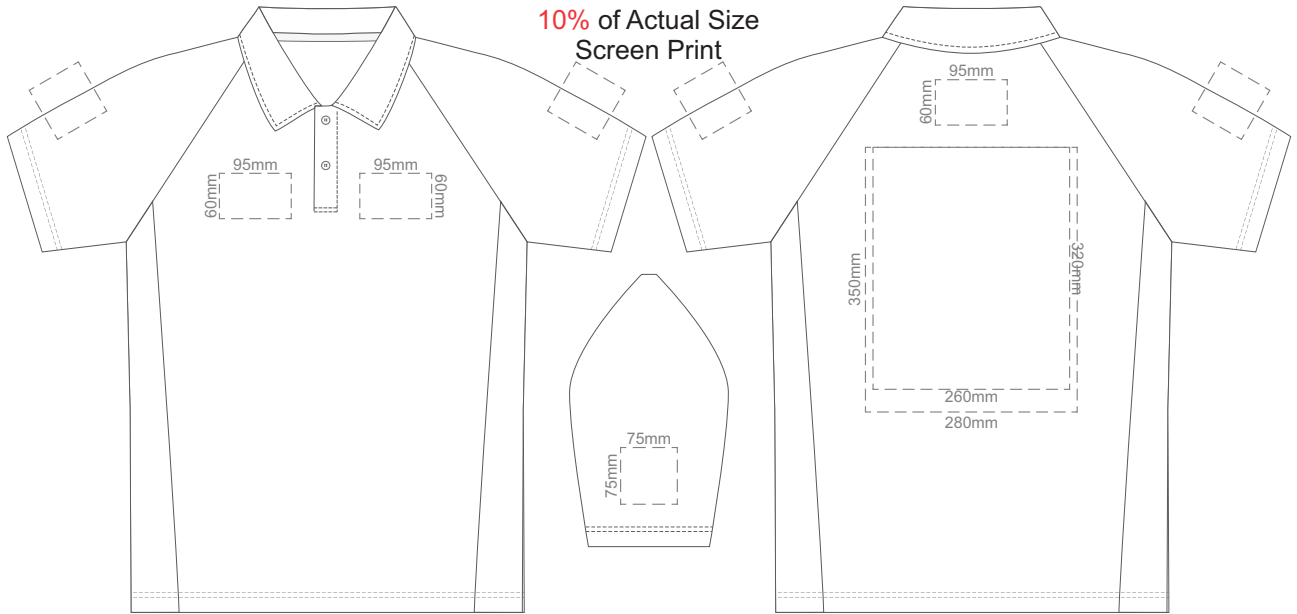

10% of Actual Size
Screen Print

FRONT ADULT MEDIUM

BACK ADULT MEDIUM

10% of Actual Size
Colourflex Transfer
Faux Embroidery