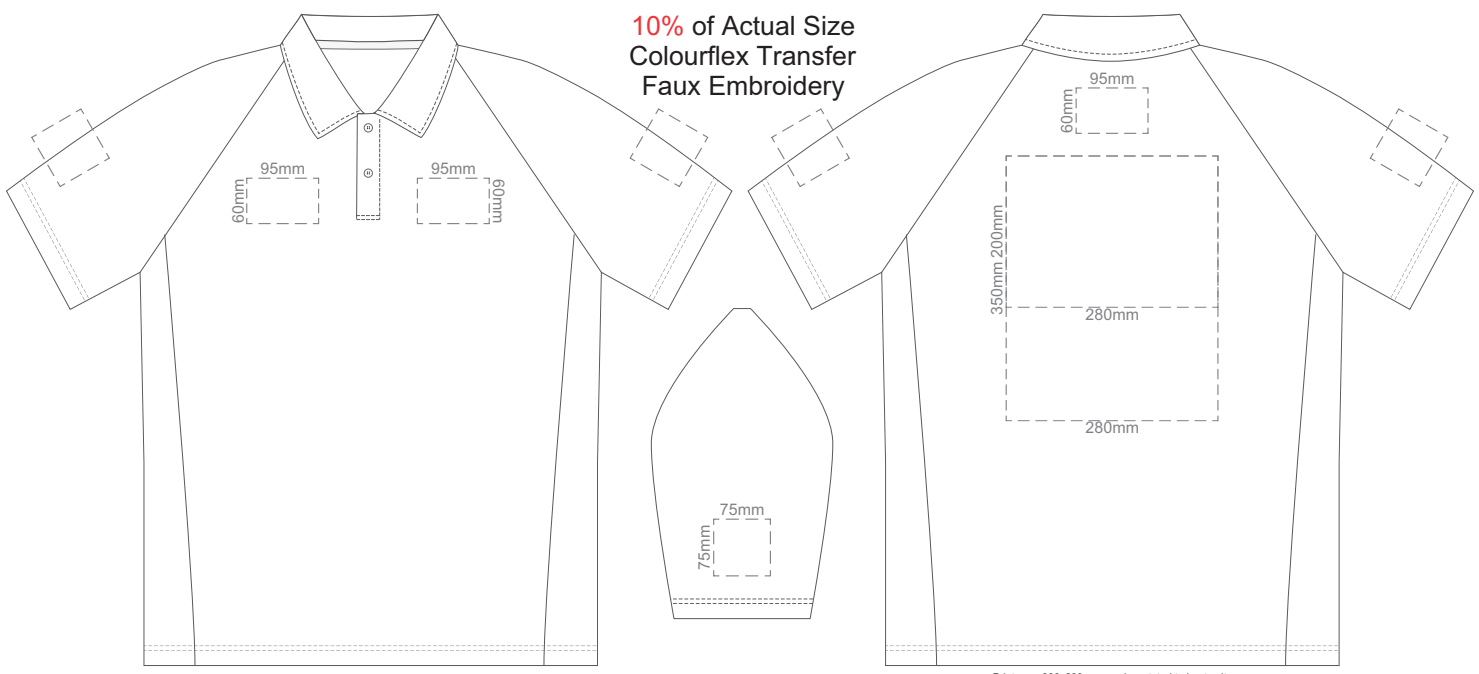

FRONT ADULT MEDIUM

BACK ADULT MEDIUM

Print area 280x200mm can be rotated to best suit.

10% of Actual Size
Embroidery

FRONT ADULT MEDIUM

BACK ADULT MEDIUM

10% of Actual Size
Screen Print

FRONT ADULT LARGE

BACK ADULT LARGE

10% of Actual Size
Colourflex Transfer
Faux Embroidery

FRONT ADULT LARGE

BACK ADULT LARGE

Print area 280x200mm can be rotated to best suit.

10% of Actual Size
Embroidery

FRONT ADULT LARGE

BACK ADULT LARGE

FRONT ADULT XL

BACK ADULT XL

FRONT ADULT XL

BACK ADULT XL

Print area 280x200mm can be rotated to best suit.

FRONT ADULT XL

BACK ADULT XL

10% of Actual Size
Screen Print

FRONT ADULT 3XL

10% of Actual Size
Colourflex Transfer
Faux Embroidery

FRONT ADULT 3XL

10% of Actual Size
Embroidery

FRONT ADULT 3XL

BACK ADULT 3XL

BACK ADULT 3XL

Print area 280x200mm can be rotated to best suit.