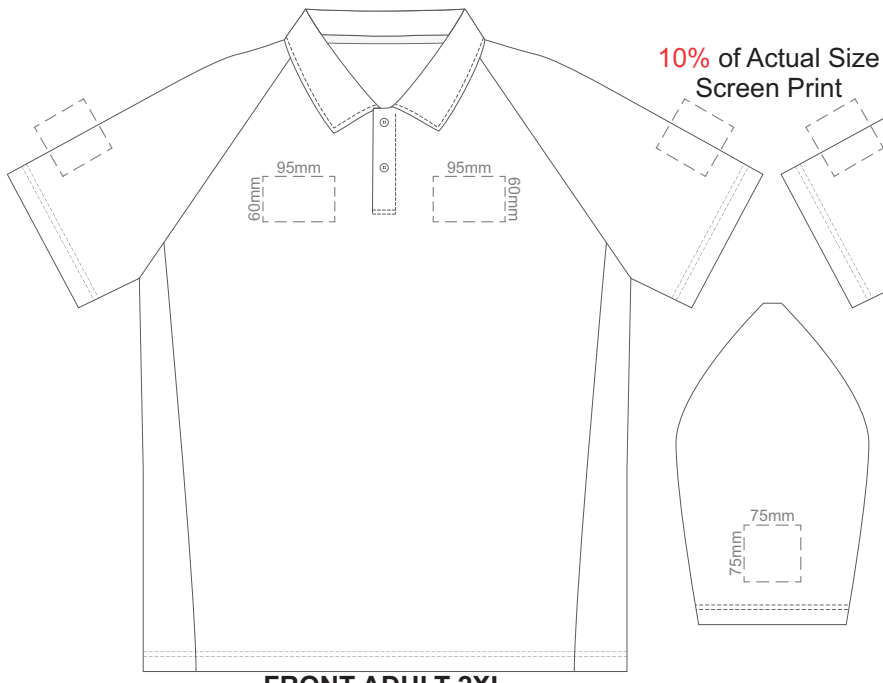

BACK ADULT LARGE

10% of Actual Size
Colourflex Transfer
Faux Embroidery

FRONT ADULT LARGE

BACK ADULT LARGE

Print area 280x200mm can be rotated to best suit.

10% of Actual Size
Embroidery

FRONT ADULT LARGE

BACK ADULT LARGE

FRONT ADULT XL

BACK ADULT XL

FRONT ADULT XL

BACK ADULT XL

Print area 280x200mm can be rotated to best suit.

FRONT ADULT XL

BACK ADULT XL

10% of Actual Size
Screen Print

FRONT ADULT 3XL

10% of Actual Size
Colourflex Transfer
Faux Embroidery

FRONT ADULT 3XL

10% of Actual Size
Embroidery

FRONT ADULT 3XL

BACK ADULT 3XL

BACK ADULT 3XL

Print area 280x200mm can be rotated to best suit.

10% of Actual Size
Screen Print

FRONT ADULT 4XL

BACK ADULT 4XL

10% of Actual Size
Colourflex Transfer
Faux Embroidery

FRONT ADULT 4XL

BACK ADULT 4XL

Print area 280x200mm can be rotated to best suit.

10% of Actual Size
Embroidery