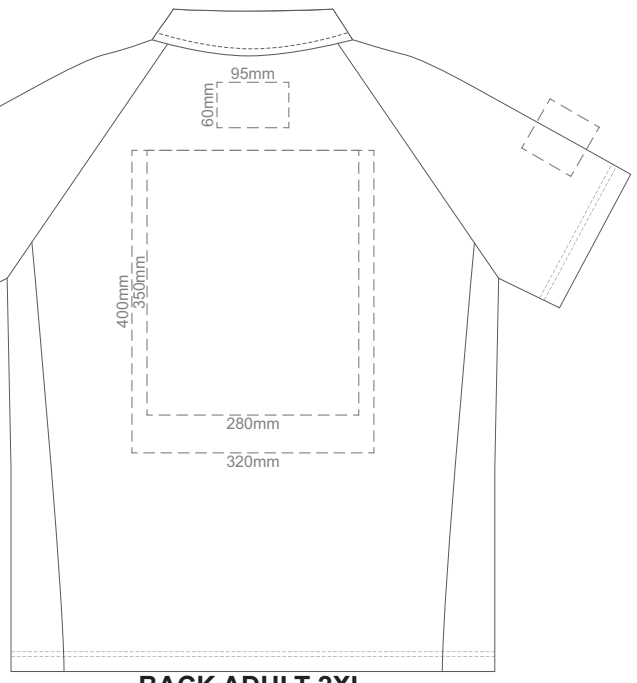

BACK ADULT LARGE

10% of Actual Size
Colourflex Transfer
Faux Embroidery

FRONT ADULT LARGE

BACK ADULT LARGE

Print area 280x200mm can be rotated to best suit.

10% of Actual Size
Embroidery

FRONT ADULT LARGE

BACK ADULT LARGE

FRONT ADULT XL

BACK ADULT XL

FRONT ADULT XL

BACK ADULT XL

Print area 280x200mm can be rotated to best suit.

FRONT ADULT XL

BACK ADULT XL

10% of Actual Size
Screen Print

FRONT ADULT 3XL

10% of Actual Size
Colourflex Transfer
Faux Embroidery

FRONT ADULT 3XL

10% of Actual Size
Embroidery

FRONT ADULT 3XL

BACK ADULT 3XL

BACK ADULT 3XL

Print area 280x200mm can be rotated to best suit.

10% of Actual Size
Screen Print

FRONT ADULT 4XL

BACK ADULT 4XL

10% of Actual Size
Colourflex Transfer
Faux Embroidery

FRONT ADULT 4XL

BACK ADULT 4XL

Print area 280x200mm can be rotated to best suit.

10% of Actual Size
Embroidery