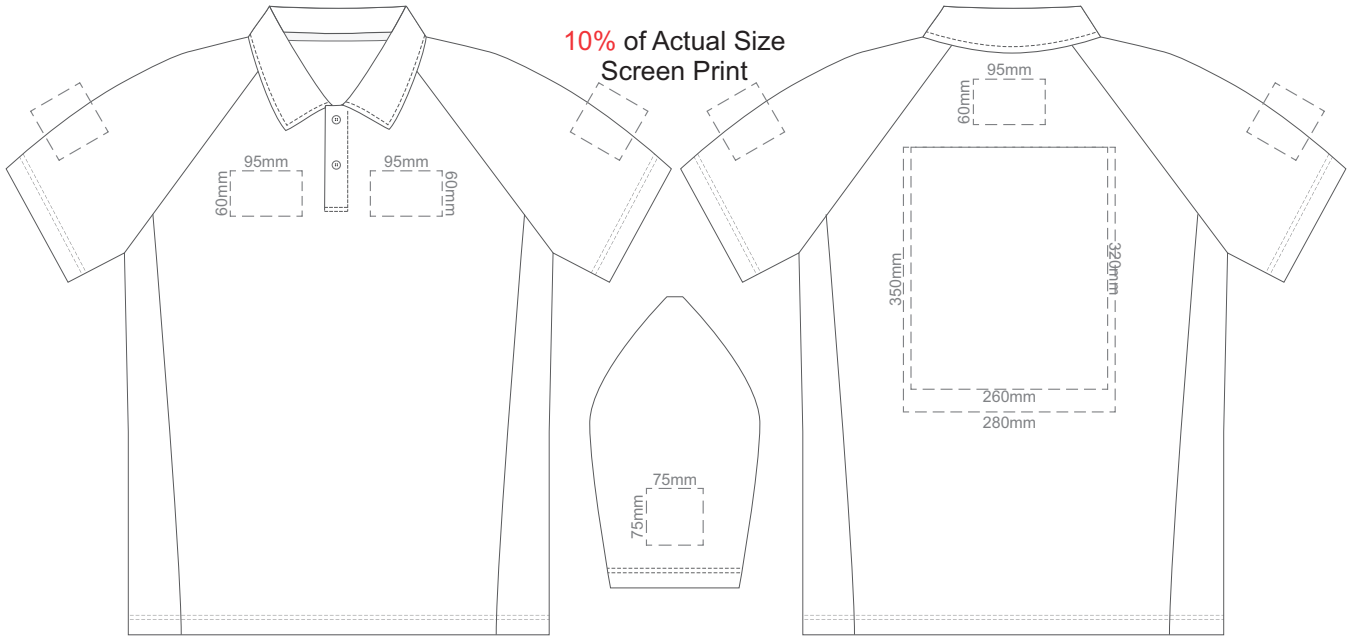

10% of Actual Size
Screen Print

FRONT ADULT LARGE

BACK ADULT LARGE

10% of Actual Size
Colourflex Transfer
Faux Embroidery