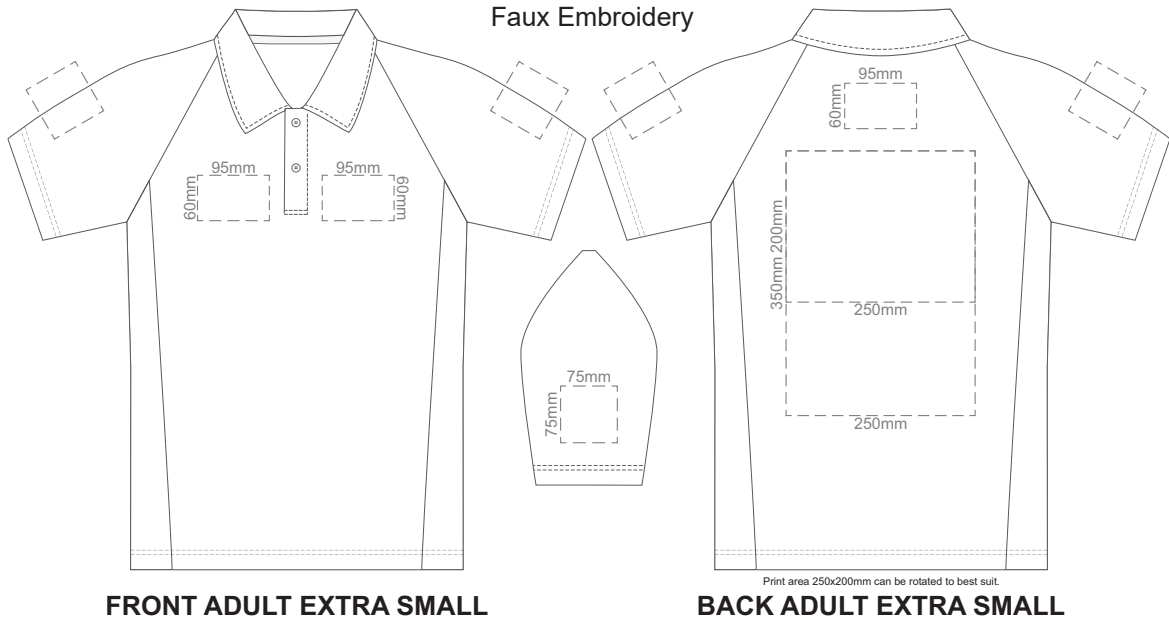

10% of Actual Size
Colourflex Transfer
Faux Embroidery