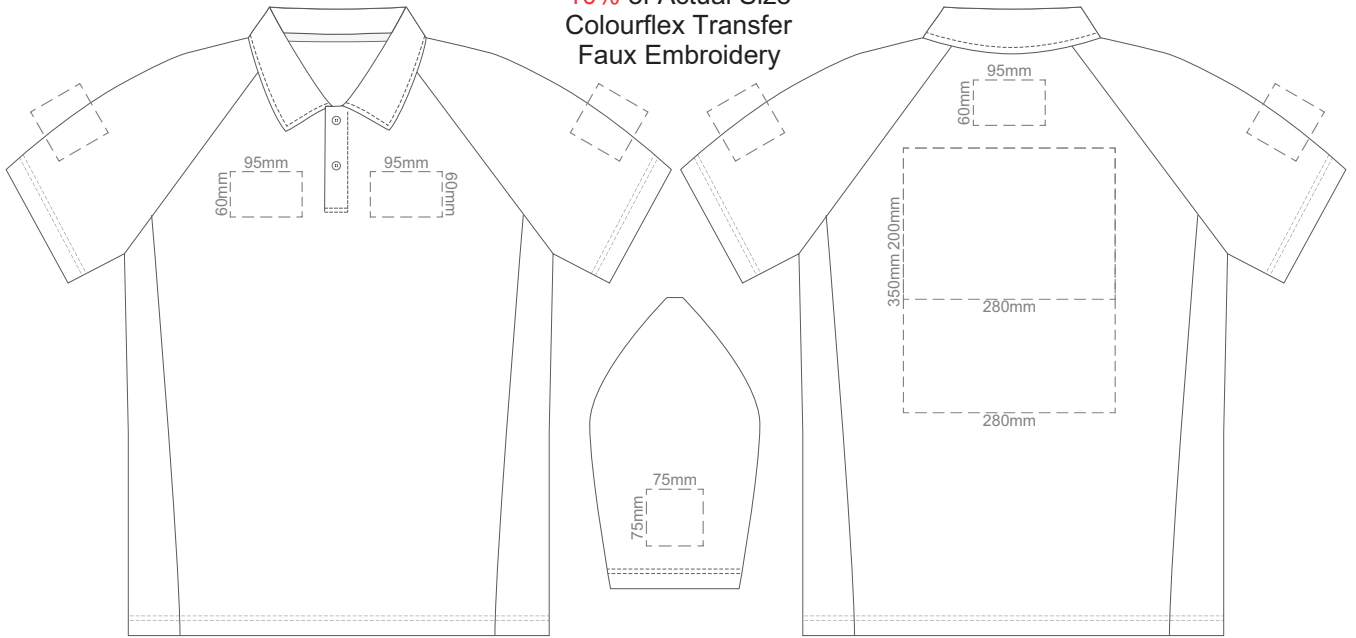

FRONT ADULT LARGE

BACK ADULT LARGE

Print area 280x200mm can be rotated to best suit.

10% of Actual Size
Embroidery