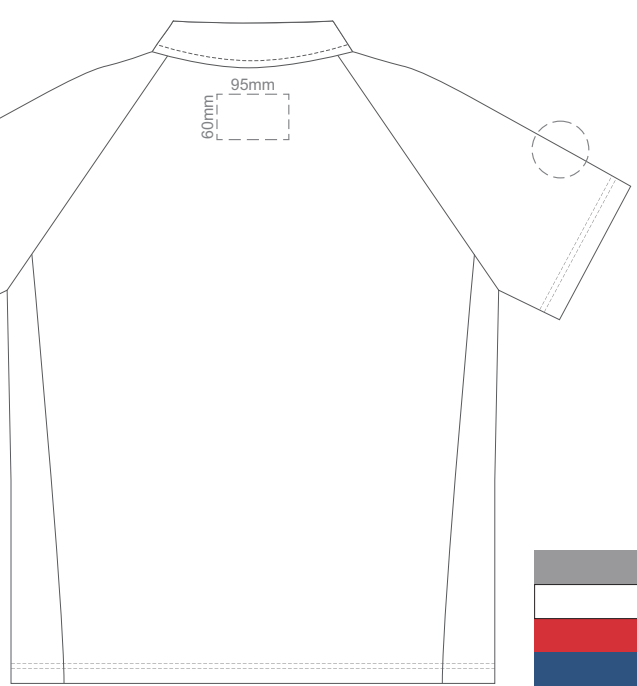

BACK ADULT LARGE

10% of Actual Size
Colourflex Transfer
Faux Embroidery

FRONT ADULT LARGE

BACK ADULT LARGE

Print area 280x200mm can be rotated to best suit.

10% of Actual Size
Embroidery

FRONT ADULT LARGE

BACK ADULT LARGE

FRONT ADULT XL

BACK ADULT XL

FRONT ADULT XL

BACK ADULT XL

Print area 280x200mm can be rotated to best suit.

FRONT ADULT XL

BACK ADULT XL

10% of Actual Size
Screen Print

FRONT ADULT 3XL

10% of Actual Size
Colourflex Transfer
Faux Embroidery

FRONT ADULT 3XL

10% of Actual Size
Embroidery

FRONT ADULT 3XL

BACK ADULT 3XL

BACK ADULT 3XL

Print area 280x200mm can be rotated to best suit.

10% of Actual Size
Screen Print

FRONT ADULT 4XL

BACK ADULT 4XL

10% of Actual Size
Colourflex Transfer
Faux Embroidery

FRONT ADULT 4XL

BACK ADULT 4XL

Print area 280x200mm can be rotated to best suit.

10% of Actual Size
Embroidery