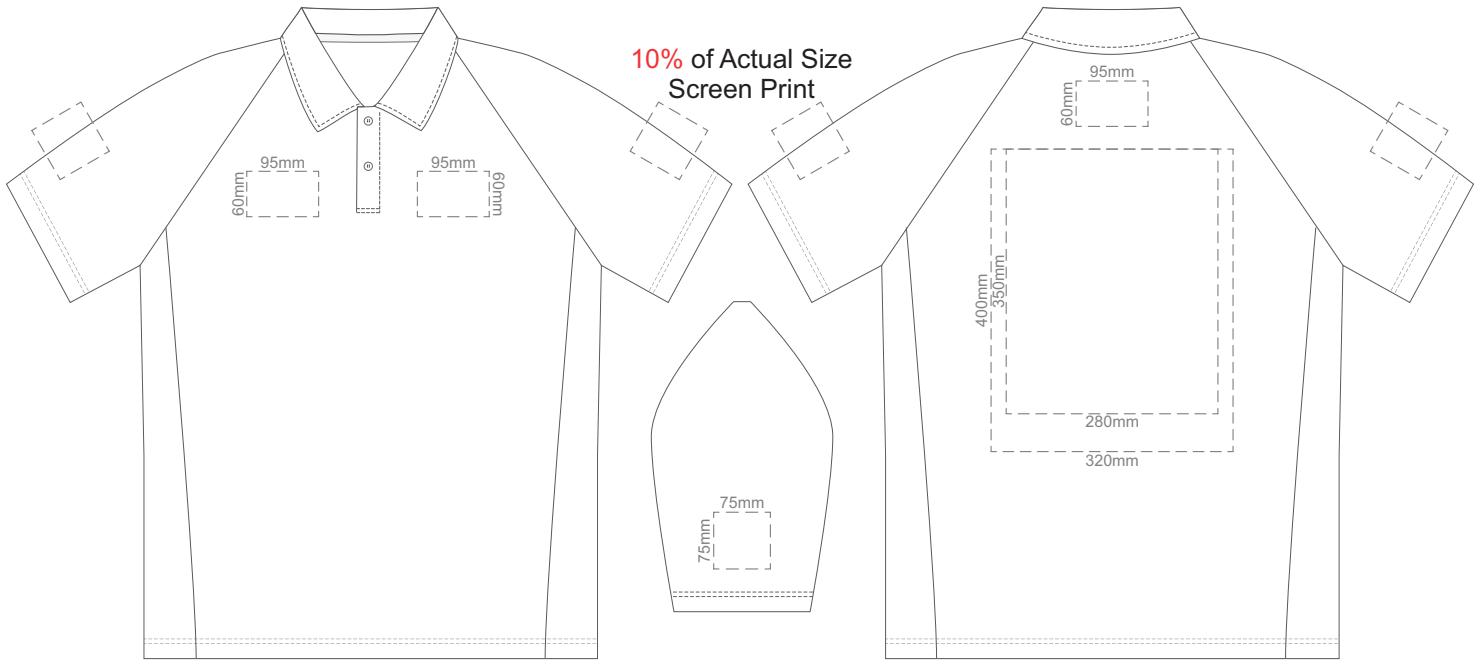

FRONT ADULT MEDIUM

BACK ADULT MEDIUM

Print area 280x200mm can be rotated to best suit.

10% of Actual Size
Embroidery

FRONT ADULT MEDIUM

BACK ADULT MEDIUM

10% of Actual Size
Screen Print

FRONT ADULT LARGE

BACK ADULT LARGE

10% of Actual Size
Colourflex Transfer
Faux Embroidery

FRONT ADULT LARGE

BACK ADULT LARGE

Print area 280x200mm can be rotated to best suit.

10% of Actual Size
Embroidery

FRONT ADULT LARGE

BACK ADULT LARGE

FRONT ADULT XL

BACK ADULT XL

FRONT ADULT XL

BACK ADULT XL

Print area 280x200mm can be rotated to best suit.

FRONT ADULT XL

BACK ADULT XL

10% of Actual Size
Screen Print

FRONT ADULT 3XL

10% of Actual Size
Colourflex Transfer
Faux Embroidery

FRONT ADULT 3XL

10% of Actual Size
Embroidery

FRONT ADULT 3XL

BACK ADULT 3XL

BACK ADULT 3XL

Print area 280x200mm can be rotated to best suit.