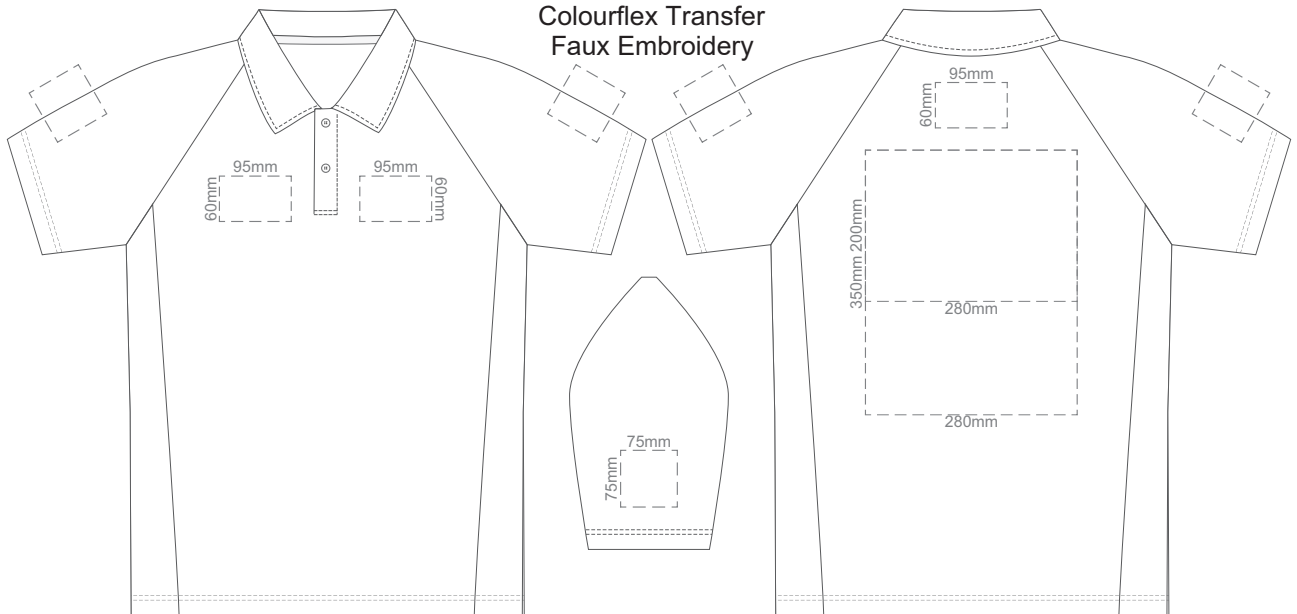

FRONT ADULT MEDIUM

BACK ADULT MEDIUM

Print area 280x200mm can be rotated to best suit.

10% of Actual Size
Embroidery