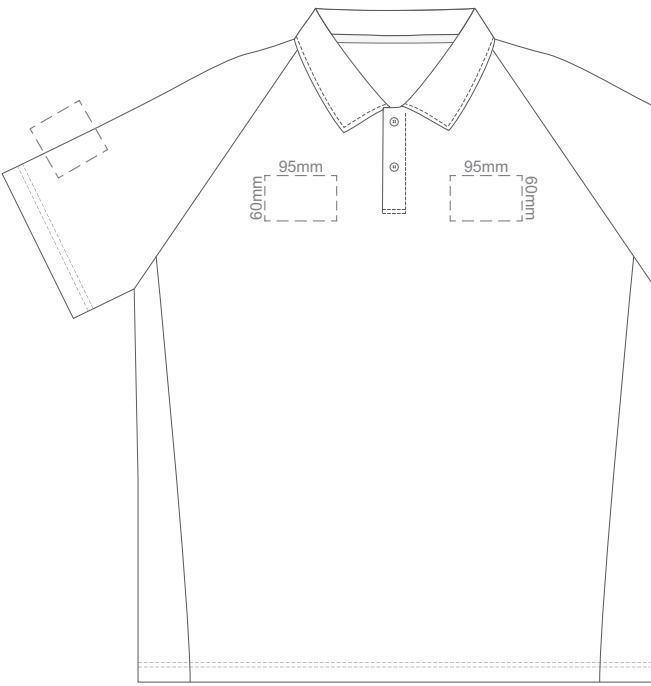

10% of Actual Size
Screen Print

FRONT ADULT 3XL

10% of Actual Size
Colourflex Transfer
Faux Embroidery