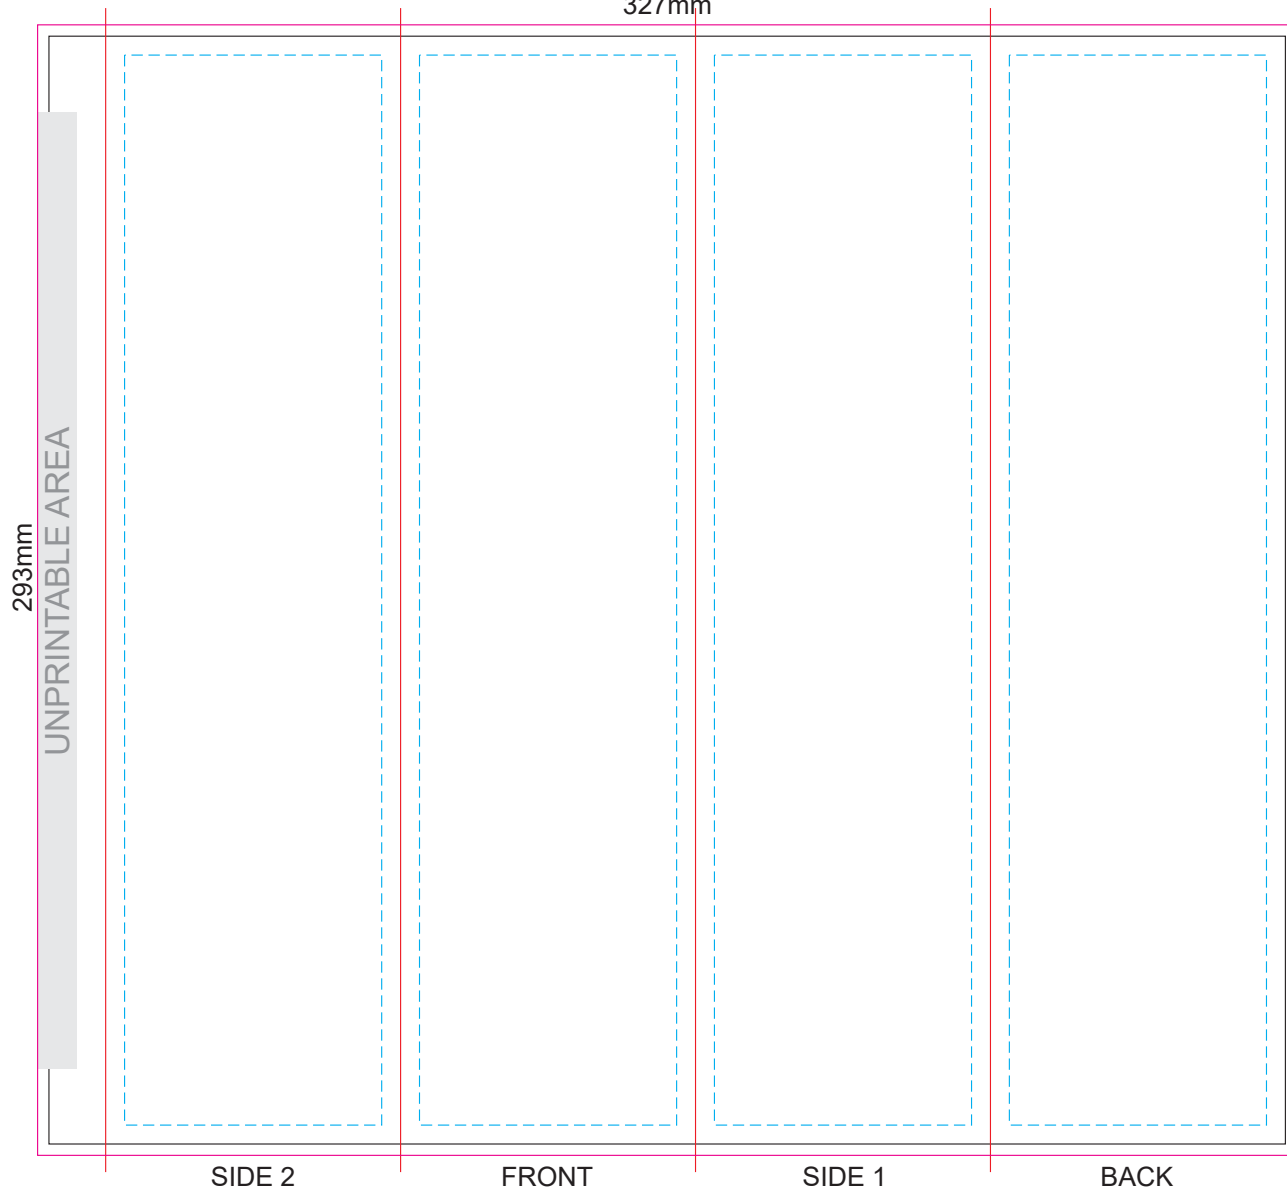

100% of Actual Size
Pad Print

0mm

0mm

100% of Actual Size
Laser Engraving

55mm

100mm

Engraves to a Shiny Steel Finish

90% of Actual Size
Screen Print (one colour)

195mm

Approx 1 mm Unprintable Area

Approx 1 mm Unprintable Area
100mm

Red Line = Exact opposites of the product
(centre artwork to the red line)

GIFT BOX SLEEVE

50% of Actual Size

Digital Label

327mm

Blue Line = The SIGNIFICANT PRINT AREA
(Keep all critical images & text within this box)

Black Line = Maximum print area

Pink Line = Bleed off to here

Red Line = Fold Line