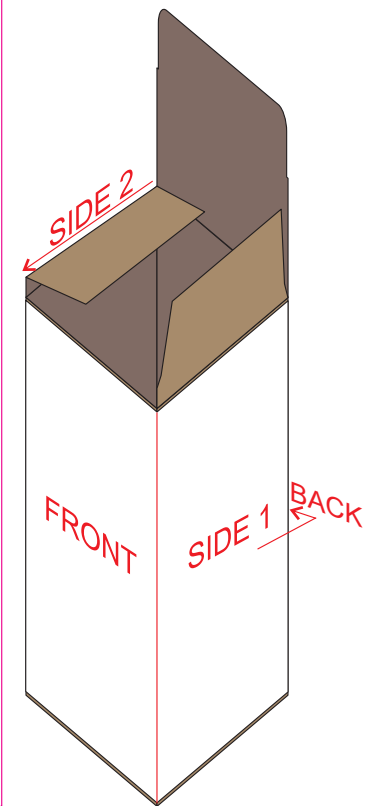

100% of Actual Size
Pad Print

0mm

0mm

100% of Actual Size
Laser Engraving

55mm

100mm

Engraves to a Shiny Steel Finish

90% of Actual Size
Screen Print (one colour)

195mm

Approx 1 mm Unprintable Area

Approx 1 mm Unprintable Area
100mm

Red Line = Exact opposites of the product
(centre artwork to the red line)

GIFT BOX SLEEVE

50% of Actual Size

Digital Label

327mm

Blue Line = The SIGNIFICANT PRINT AREA
(Keep all critical images & text within this box)

Black Line = Maximum print area

Pink Line = Bleed off to here

Red Line = Fold Line